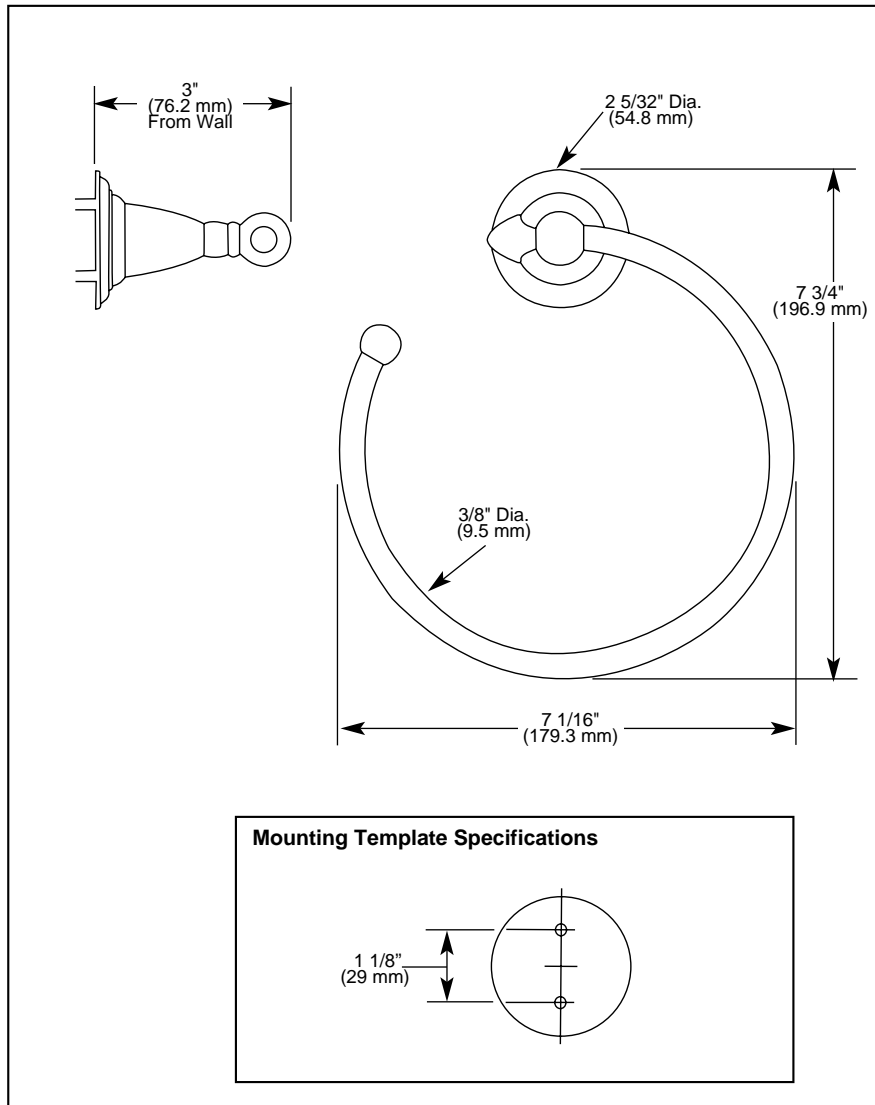

75046

Submitted Model No.: _____

Specific Features: _____

DELTA[®]

ACCESSORIES

- Victorian[®] Series
- Open Towel Ring

STANDARD SPECIFICATIONS:

- Wood blocking is preferable behind all wall surfaces. If wood blocking is not available, the following fasteners are suggested: Tile/Masonry-Plastic or lead Anchors Plaster/drywall-Toggle bolts.
- Mounting hardware and mounting instructions included with product.